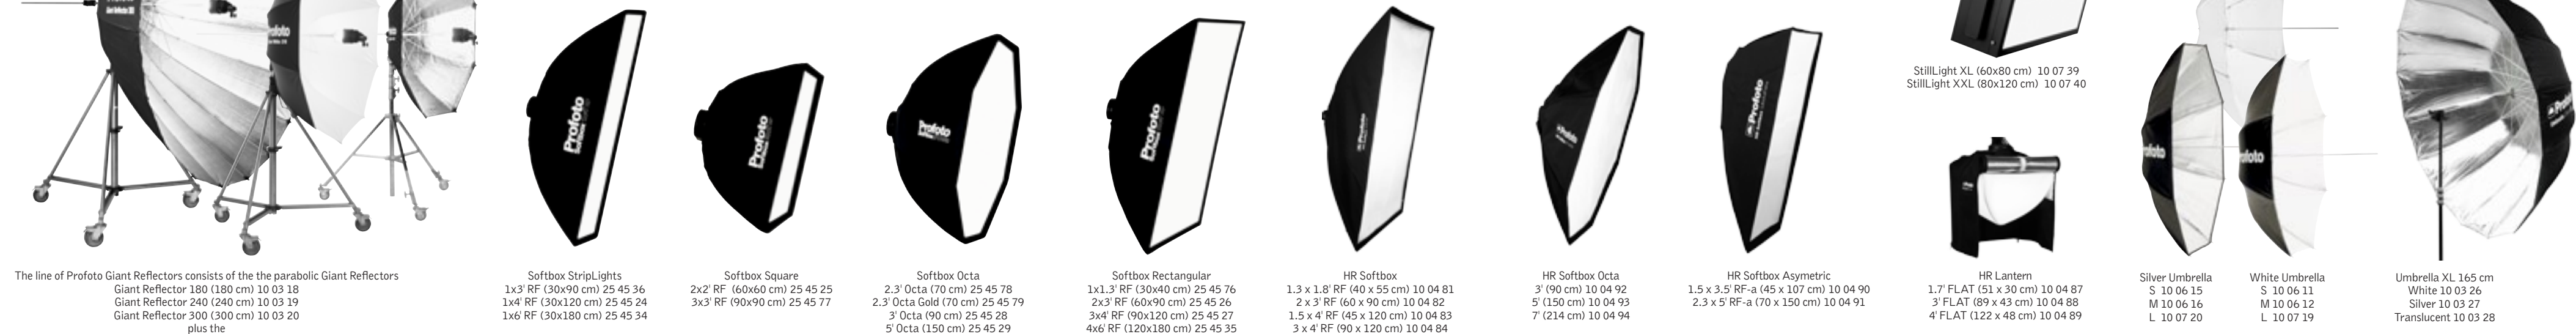

Profoto – The Light Shaping System

GENERATORS AND MONOLIGHTS

HEADS

LIGHT SHAPING TOOLS

The line of Profoto Giant Reflectors consists of the the parabolic Giant Reflectors
 Giant Reflector 180 (180 cm) 10 03 18
 Giant Reflector 240 (240 cm) 10 03 19
 Giant Reflector 300 (300 cm) 10 03 20
 plus the
 Giant White 150 cm 10 03 14, Giant White 210 cm 10 03 15
 Giant Silver 150 cm 10 03 16, and Giant Silver 210 cm 10 03 17
 Optional front diffusers are available for all Giants.

Softbox StripLights
 1x3' RF (30x90 cm) 25 45 36
 1x4' RF (30x120 cm) 25 45 24
 1x6' RF (30x180 cm) 25 45 34

Softbox Square
 2x2' RF (60x60 cm) 25 45 25
 3x3' RF (90x90 cm) 25 45 77

Softbox Octa
 2.3' Octa (70 cm) 25 45 78
 2.3' Octa Gold (70 cm) 25 45 79
 3' Octa (90 cm) 25 45 28
 5' Octa (150 cm) 25 45 29

HR Softbox Octa
 3' (90 cm) 10 04 92
 5' (150 cm) 10 04 93
 7' (214 cm) 10 04 94

HR Softbox Asymmetric
 1.5 x 3.5' RF-a (45 x 107 cm) 10 04 90
 2.3 x 5' RF-a (70 x 150 cm) 10 04 91

HR Lantern
 1.7' FLAT (51 x 30 cm) 10 04 87
 3' FLAT (89 x 43 cm) 10 04 88
 4' FLAT (122 x 48 cm) 10 04 89

Silver Umbrella
 S 10 06 15
 M 10 06 16
 L 10 07 20

White Umbrella
 S 10 06 11
 M 10 06 12
 L 10 07 19

Umbrella XL 165 cm
 White 10 03 26
 Silver 10 03 27
 Translucent 10 03 28