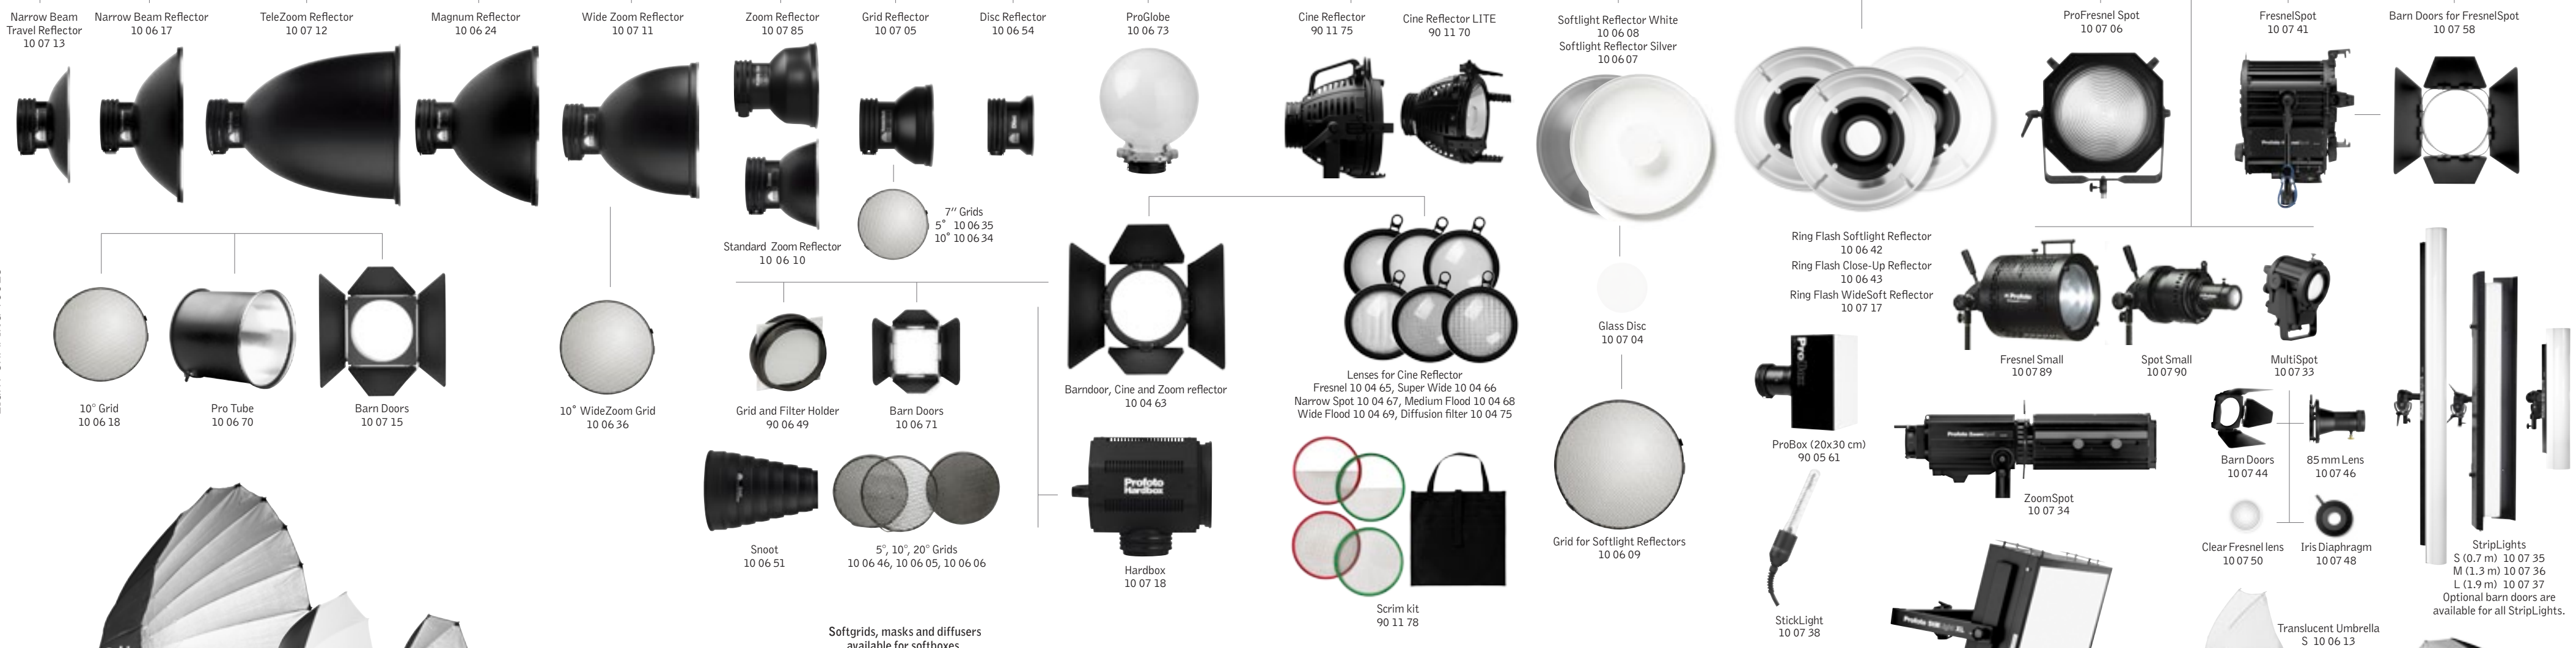

Profoto – The Light Shaping System

GENERATORS AND MONOLIGHTS

HEADS

LIGHT SHAPING TOOLS

The line of Profoto Giant Reflectors consists of the the parabolic Giant Reflectors
 Giant Reflector 180 (180 cm) 10 03 18
 Giant Reflector 240 (240 cm) 10 03 19
 Giant Reflector 300 (300 cm) 10 03 20
 plus the
 Giant White 150 cm 10 03 14, Giant White 210 cm 10 03 15
 Giant Silver 150 cm 10 03 16, and Giant Silver 210 cm 10 03 17
 Optional front diffusers are available for all Giants.

Softbox StripLights
 1x3' RF (30x90 cm) 25 45 36
 1x4' RF (30x120 cm) 25 45 24
 1x6' RF (30x180 cm) 25 45 34

Softbox Square
 2x2' RF (60x60 cm) 25 45 25
 3x3' RF (90x90 cm) 25 45 77

Softbox Octa
 2.3' Octa (70 cm) 25 45 78
 2.3' Octa Gold (70 cm) 25 45 79
 3' Octa (90 cm) 25 45 28
 5' Octa (150 cm) 25 45 29

HR Softbox Octa
 3' (90 cm) 10 04 92
 5' (150 cm) 10 04 93
 7' (214 cm) 10 04 94

HR Softbox Asymmetric
 1.5 x 3.5' RF-a (45 x 107 cm) 10 04 90
 2.3 x 5' RF-a (70 x 150 cm) 10 04 91

HR Lantern
 1.7' FLAT (51 x 30 cm) 10 04 87
 3' FLAT (89 x 43 cm) 10 04 88
 4' FLAT (122 x 48 cm) 10 04 89

Silver Umbrella
 S 10 06 15
 M 10 06 16
 L 10 07 20

White Umbrella
 S 10 06 11
 M 10 06 12
 L 10 07 19

Umbrella XL 165 cm
 White 10 03 26
 Silver 10 03 27
 Translucent 10 03 28